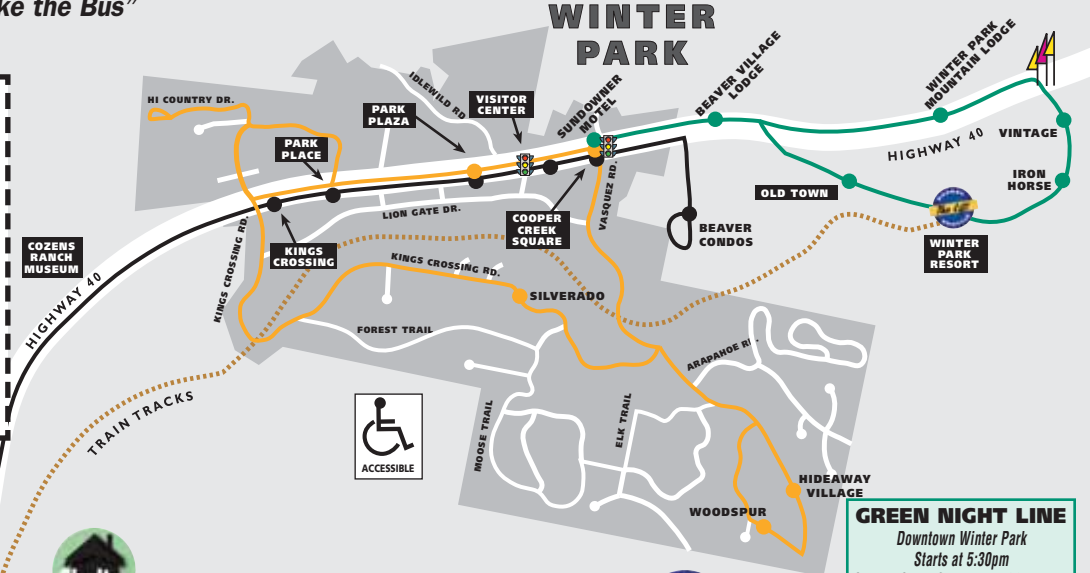

"Think of Us & Take the Bus"

NIGHT SCHEDULE

Winter Park Resort To Granby

First Run 8:00
Last Run 11:00

Winter Park Resort	:00
Powder Tools	:05
Park Plaza	:06
Park Place	:07
Safeway Stop	:11
Alpine Physical Therapy	:13
Tabernash	:18
County Road # 5	:21
Elk Valley	:25
Wintersage	:30
Granby 7-11	:33
Grand Meadows	:34
Granby Ball Fields	:36
Town Parking / Mtn Bakery	:38

Granby To Winter Park Resort

First Run 7:00
Last Run 9:00

Grand Meadows	:00
Granby Ball Fields	:02
Town Parking / Mtn Bakery	:03
Granby 7-11	:04
Wintersage	:08
Elk Valley	:16
County Road # 5	:18
Tabernash	:21
Fraser Quik Stop / Sharky's	:24
Kings Crossing	:26
Miller Road	:27
Cooper Creek Square	:28
Snowblaze	:29
Winter Park Resort	:05

Bus Schedule: 11/16/07 - 12/14/07 Buses run hourly. Use **Bold** times for hourly schedule.

Thanksgiving 11/21/07 - 11/24/07 Full schedule.

12/15/07 - 4/12/08 Full schedule.

WINTER PARK