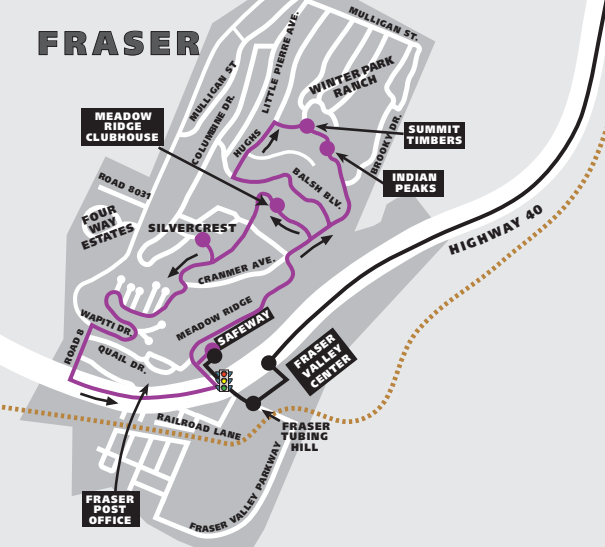

Granby To Winter Park Resort

First Run 7:00
Last Run 9:00

Grand Meadows	:00
Granby Ball Fields	:02
Town Parking / Mtn Bakery	:03
Granby 7-11	:04
Wintersage	:08
Elk Valley	:16
County Road # 5	:18
Tabernash	:21
Fraser Quik Stop / Sharky's	:24
Kings Crossing	:26
Miller Road	:27
Cooper Creek Square	:28
Snowblaze	:29
Winter Park Resort	:05

Bus Schedule: 11/16/07 - 12/14/07 Buses run hourly. Use **Bold** times for hourly schedule.

Thanksgiving 11/21/07 - 11/24/07 Full schedule.

12/15/07 - 4/12/08 Full schedule.

WINTER PARK

FRASER

Shelter Is Available

ACCESSIBLE

LOOK FOR THIS SYMBOL FOR DESIGNATED STOPS.

GREEN NIGHT LINE

Downtown Winter Park Starts at 5:30pm

Cooper Creek Square	:30 / :00
Old Town	
Zephyr Mtn. Lodge	
Iron Horse	:40 / :10
Vintage	
WP Mtn. Lodge	
Beaver Village Lodge	:50 / :20
<i>Last Run from Cooper Creek Square at 11:00pm</i>	

BLACK NIGHT LINE

Starts at 5:30pm

Cooper Creek Square	:30 / :00
Beaver Condos	
Downtown Winter Park	
Cozens Ranch Museum	
Fraser Valley Center	
Safeway	:15 / :45
Kings Crossing	
Winter Park Post Office	
Miller Road	
<i>Last run from Cooper Creek Square 10:30pm</i>	