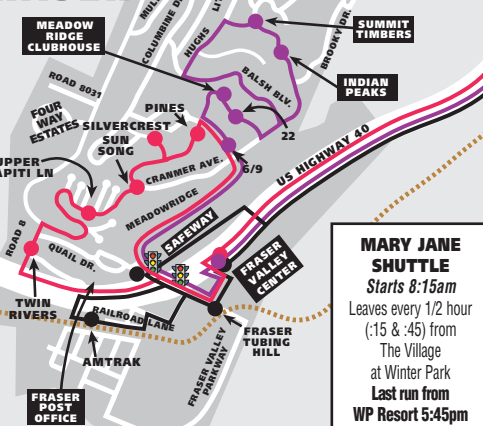

RESORT *The Lift* SHUTTLE

"Think of Us & Take the Bus"

DAY SCHEDULE

Winter Park Resort To Granby

7:30, 9:30, 11:30am, 1:30 & 3:30pm
Winter Park Resort :30
Vasquez Center :35
Town Park :36
Park Plaza :37
Park Place :38
Hernando's :39
Safeway :42
Fraser/Alpine Therapy :44
Tabernash :49
Red Dirt Hill Cr # 85-87 :52
Elk Valley :55
Silver Creek :59
Winter Sage :03
7-Eleven :06
Grand Meadows :07
Cr # 61 & Diamond :08
Granby Ball Fields :09
Town Parking / Mtn Bakery :10

Granby To Winter Park Resort

8:30, 10:30am, 12:30 & 2:30pm
Silver Creek :00
7-Eleven :05
Grand Meadows :06
Cr # 61 & Diamond :07
Granby Ball Fields :08
Town Parking / Mtn Bakery :09
Winter Sage :42
City Market :45
Elk Valley :48
Cr # 5 :52
Tabernash :57
Sharky's :02
Kings Crossing :06
Miller Road :06
Cooper Creek :08
Snowblaze :09
Beaver Condos :10
Winter Park Resort :15

WINTER PARK

FRASER

Runs from December 20 to March 29

BLACK LINE SHOPPER'S EXPRESS Starts 7:40am

Winter Park / Fraser

Winter Park Resort :40 / 10
Downtown Winter Park
Safeway
Pinnacle Lodge
Amtrak
Divide Condos :52 / 22
Fraser Valley Center
Downtown Winter Park
Cooper Creek :03 / 36
Beaver Condos

Last run from WP Resort 5:00pm

BROWN LINE Starts 7:45am

Vasquez Road / Elk Run

Winter Park Resort :15 / 45
Viking Lodge
Vasquez Run
Creekside Condos
Woodspur :29 / 59
Hideaway Village
Timber Lake Condos
Moose Trail / Foxtail
Kings Crossing Condos :38 / 08
Miller Road
Cooper Creek Square
Beaver Condos