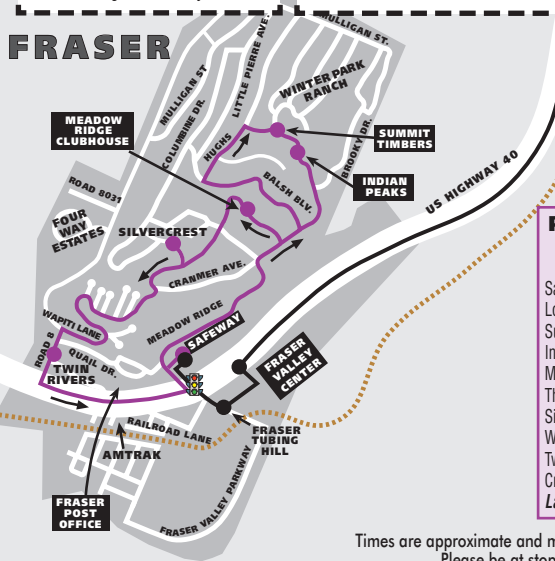

RESORT *The Lift* SHUTTLE

"Think of Us & Take the Bus"

NIGHT SCHEDULE

Runs from December 20 to April 5

Winter Park Resort To Granby

6:45, 7:45, 9:45 & 11:45pm

Winter Park Resort	:45
Vasquez Center	:50
Town Park	:51
Park Plaza	:52
Park Place	:53
Hernando's	:54
Safeway	:57
Fraser/ Alpine Therapy	:59
Tabernash	:04
Red Dirt Hill Cr # 85-87	:07
Elk Valley	:10
Silver Creek	:14
Winter Sage	:18
7-Eleven	:21
Grand Meadows	:22
Cr # 61 & Diamond	:23
Granby Ball Fields	:24
Town Parking / Mtn Bakery	:25

Granby To Winter Park Resort

6:45, 8:45 & 10:45pm

Silver Creek	:45
7-Eleven	:50
Grand Meadows	:51
Cr # 61 & Diamond	:52
Granby Ball Fields	:53
Town Parking / Mtn Bakery	:54
Winter Sage	:57
City Market	:00
Elk Valley	:03
Cr # 5	:07
Tabernash	:12
Sharky's	:17
Kings Crossing	:21
Miller Road	:22
Cooper Creek	:23
Snowblaze	:24
Beaver Condos	:25
Winter Park Resort	:30

FRASER

PURPLE NIGHT LINE

Fraser / Meadow Ridge
Starts at 5:45pm

Safeway	:45 / :15
Lodge II	
Summit	
Indian Peaks/Lookout Village	
Meadow Ridge Clubhouse	:56 / :26
The Pines	
Silvercrest	
Wapiti Lane	
Twin Rivers	:03 / :33
Crooked Creek Saloon	

Last Run from
Cooper Creek Square at 11:00pm

GREEN NIGHT LINE

Downtown Winter Park
Starts at 5:30pm

Cooper Creek Square	:30 / :00
Town Park	
Park Plaza	
Old Town	
Zephyr Mtn. Lodge	
Iron Horse	
The Vintage	:40 / :10
WP Mtn. Lodge	
Vasquez Center	
Town Park	
Park Plaza	
Park Place	
Hernando's	